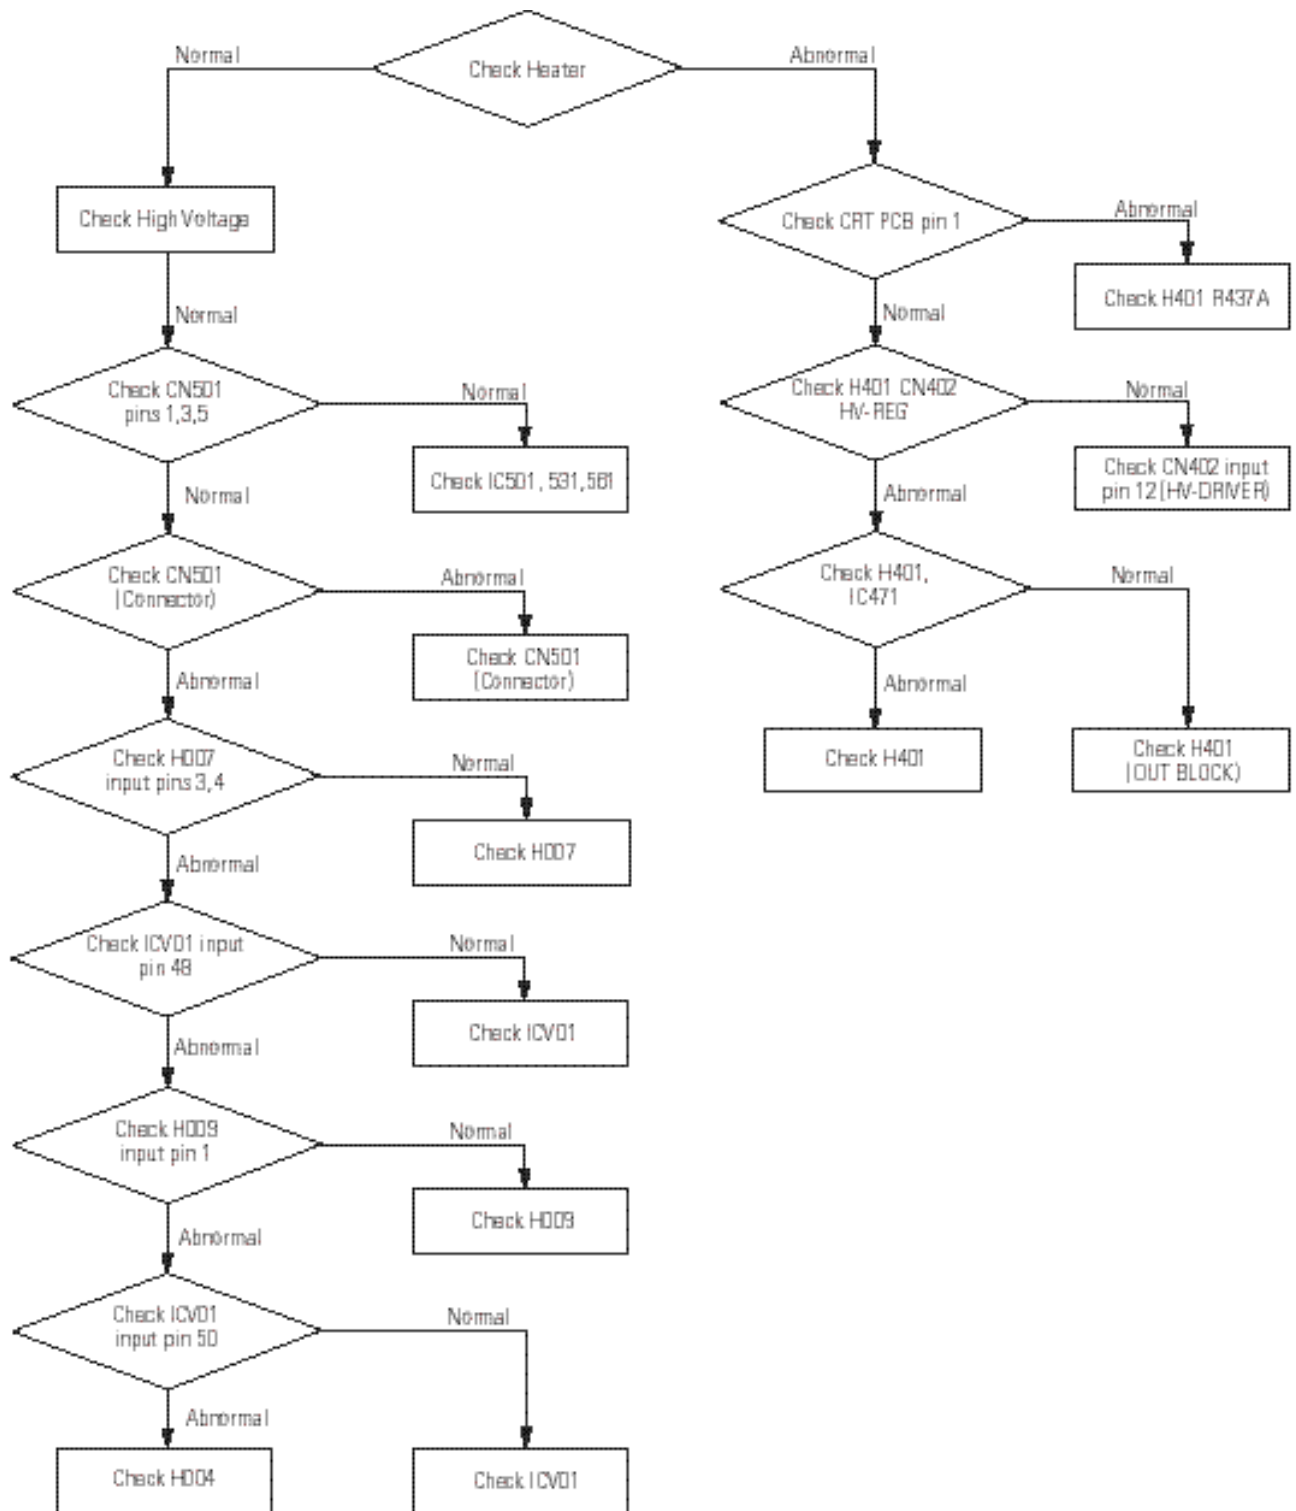

## 5. Troubleshooting

---

### 5-1 Convergence Misaligned

---

## 5-2 No Sound

### 5-3 No Raster (Sound OK)